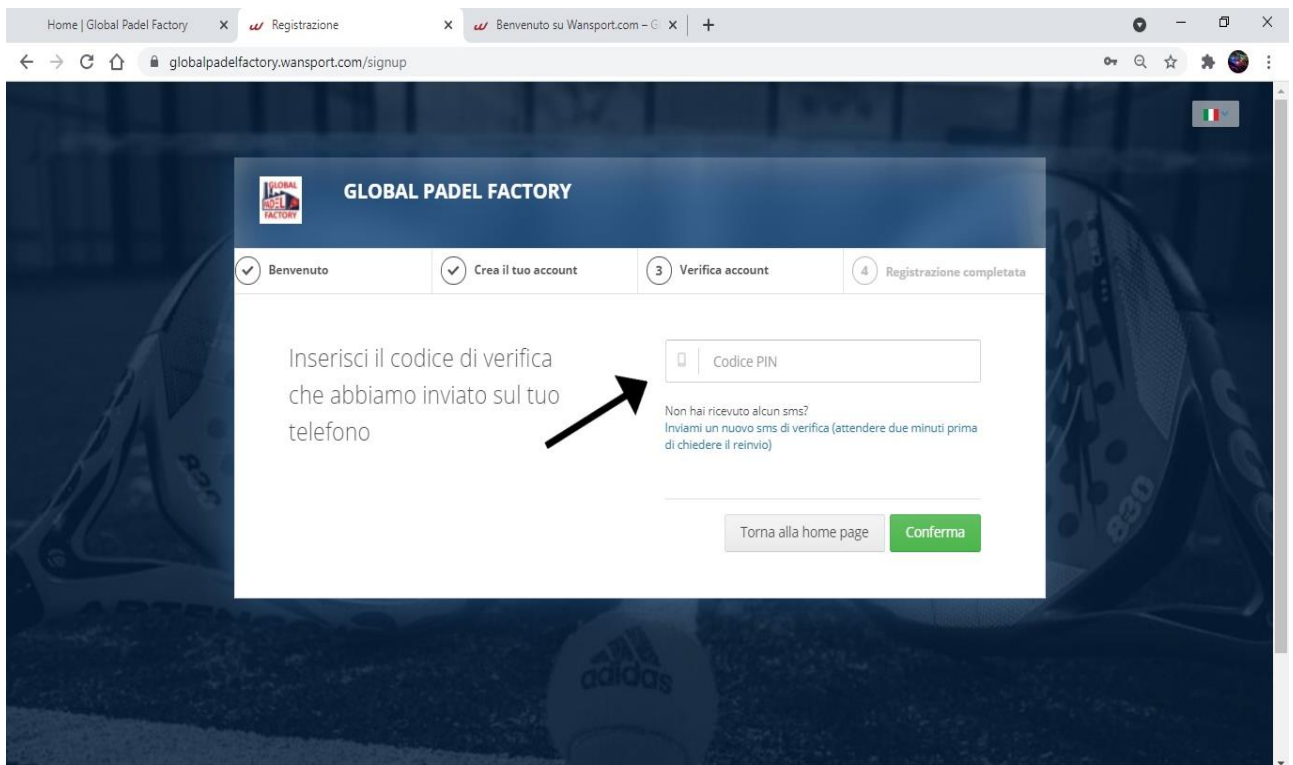

6. Inserisci il codice PIN ricevuto nell'apposito spazio.
  Poi clicca su:
  "CONFERMA".