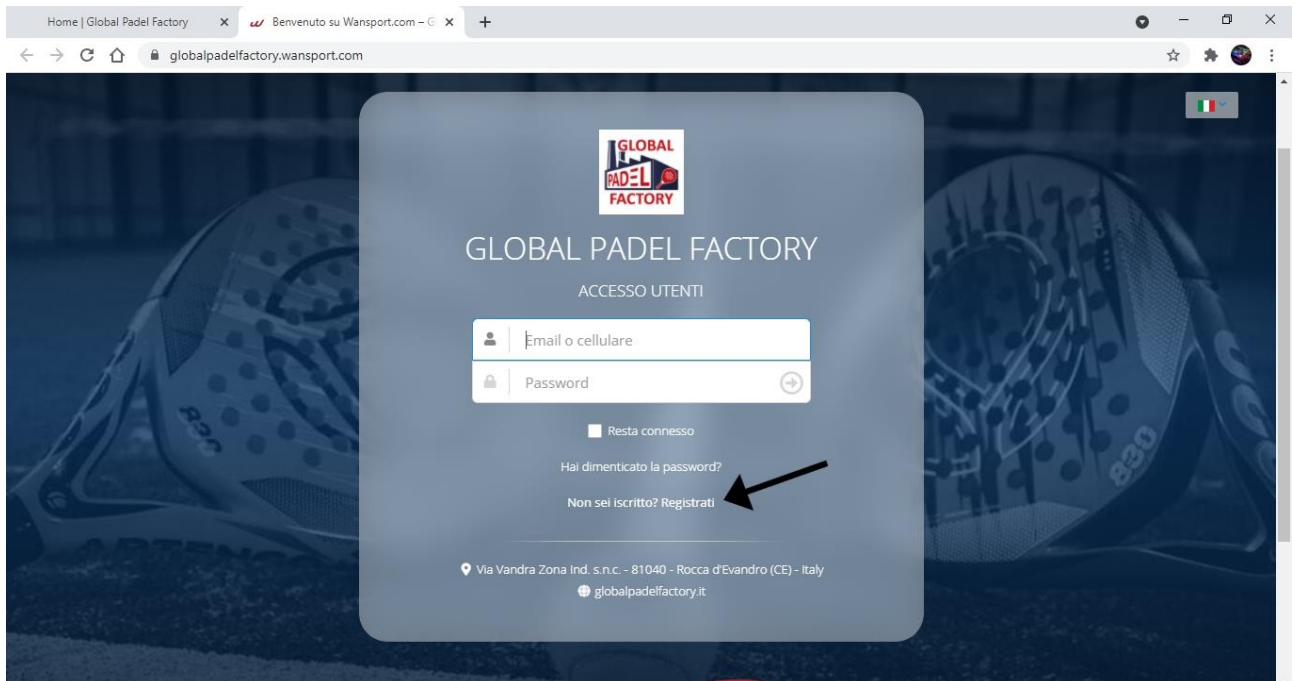

Global Padel Factory

Via Vandra Zona Ind. snc,
81040 Rocca D'Evandro CE